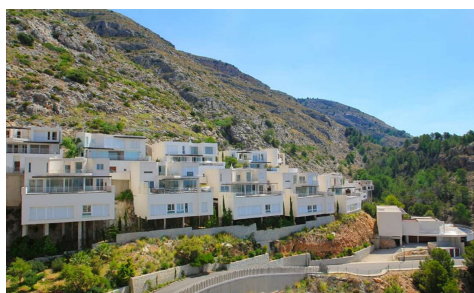

ZES7910D

Villa in Altea

€1,102,500

3

3

295m²

295m²

N/A

A residential estate full of light, with large interior spaces, unique architecture and natural surroundings, panoramic views of the Mediterranean Sea and the skyline of Benidorm. A closed residential complex, with detached homes designed with state of the art architecture,